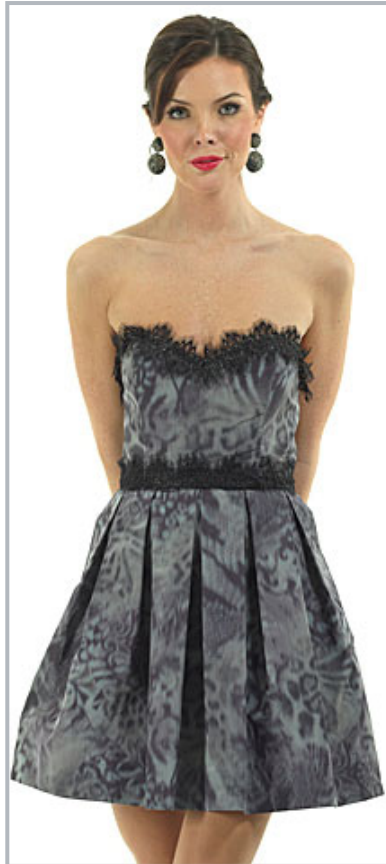

## Line Sheet

Available 7/30/10

D914PTAF

Smoke

-

D913STN

Nickel, Black

-

D911SR

Driftwood

-

## Line Sheet

Available 7/30/10

D884SJA

Black/Red  
Jeweled Belt

D896TAF

Teal, Black, Ultraviolet, Purple Passion  
Jeweled Belt

D769SJA

Black/Red  
One Shoulder